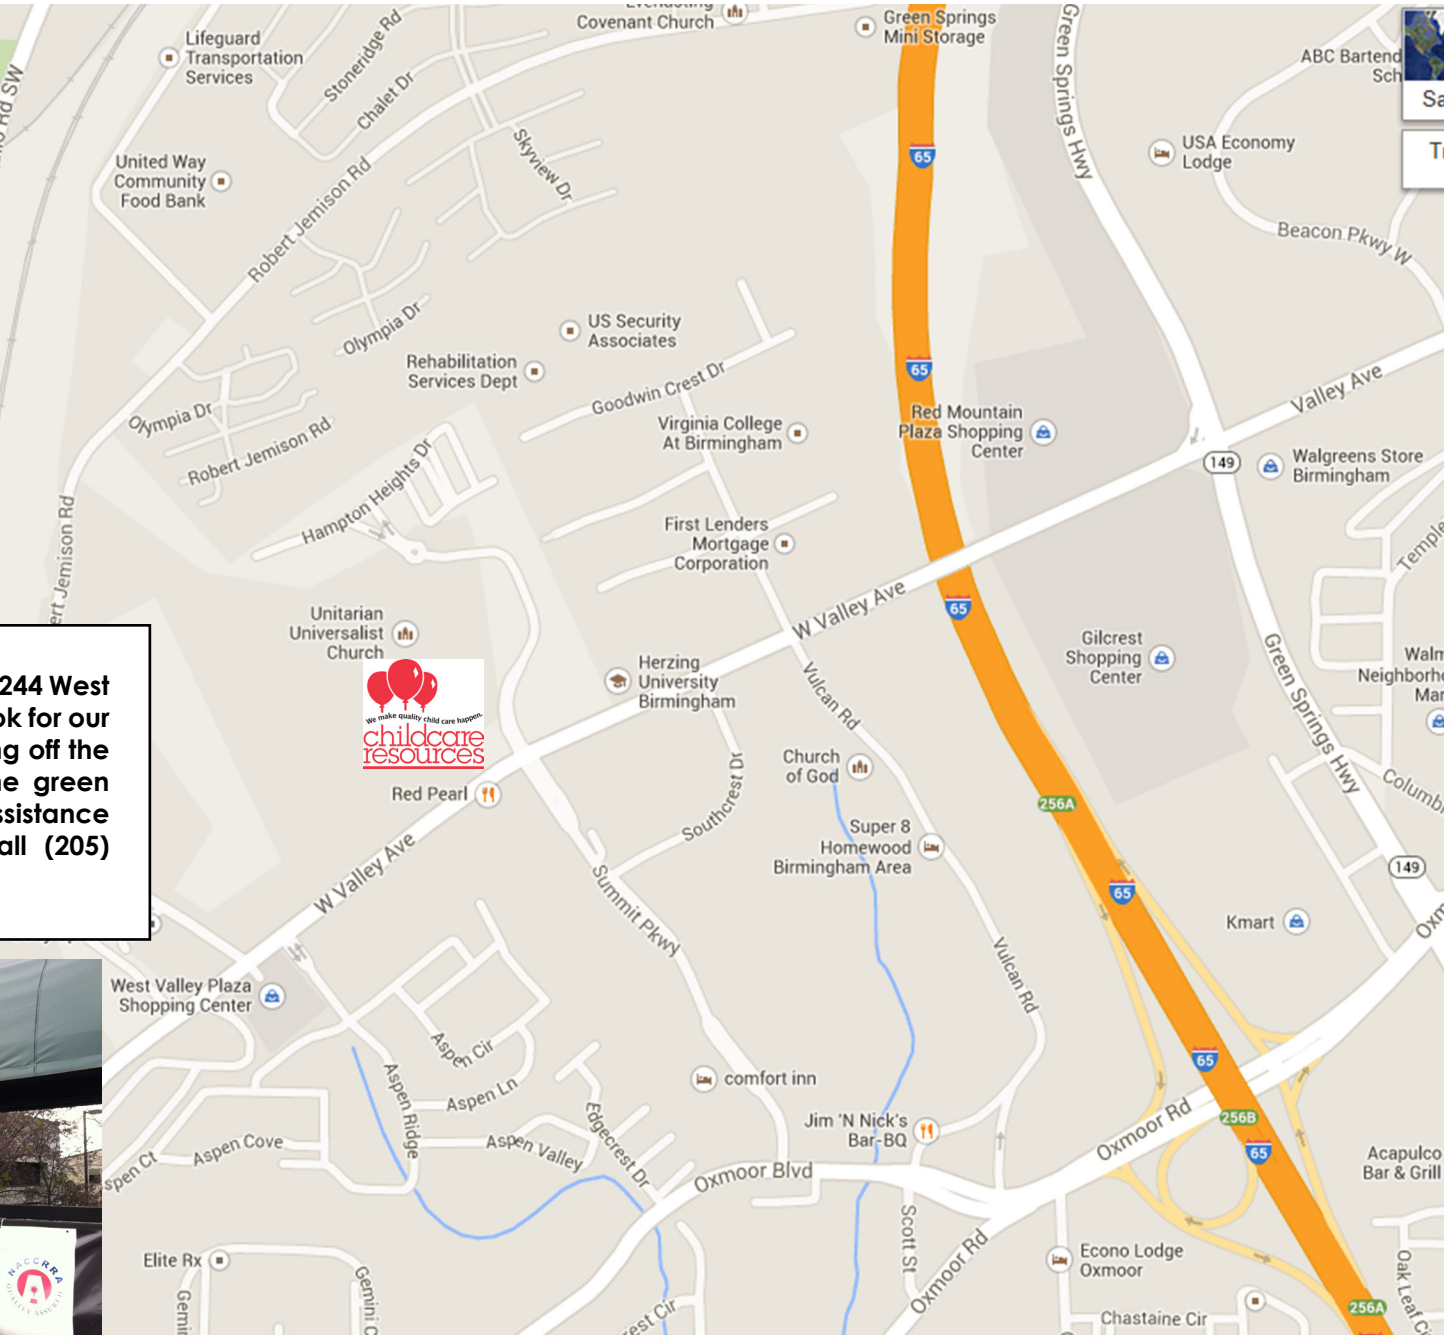

Childcare Resources is located at 244 West Valley Avenue in Homewood. Look for our entrance at the rear of the building off the upper level parking lot under the green awning. If you need additional assistance locating the agency, please call (205) 945-0018, ext. 300.

Written Directions on Reverse Side

Directions to Childcare Resources

From I-65 North

Take the Oxmoor Road exit (256A) toward Homewood
Keep right at the bottom of the exit ramp and go on Oxmoor Road
Turn left onto Green Springs Highway
Turn left onto West Valley Avenue
Go straight on West Valley Avenue to the second traffic light
Turn right on Hampton Heights Drive
Our building will be on your left after your turn
Go to the rear of the building and park in the upper parking lot
Walk under the long green awning to our main entrance

From I-65 South

Take the Green Springs Avenue Exit
At the end of the exit ramp turn left onto Greens Springs Avenue
Turn right onto Green Springs Highway
Turn right onto West Valley Avenue
Go straight on West Valley Avenue to the second traffic light
Turn right on Hampton Heights Drive
Our building will be on your left after your turn
Go to the rear of the building and park in the upper parking lot
Walk under the long green awning to our main entrance

From Green Springs Highway South Bound (Toward Homewood)

From Green Springs Highway, turn right onto West Valley Avenue
Go straight on West Valley Avenue to the second traffic light
Turn right on Hampton Heights Drive
Our building will be on your left after you turn
Go to the rear of the building and park in the upper parking lot
Walk under the long green awning to our main entrance